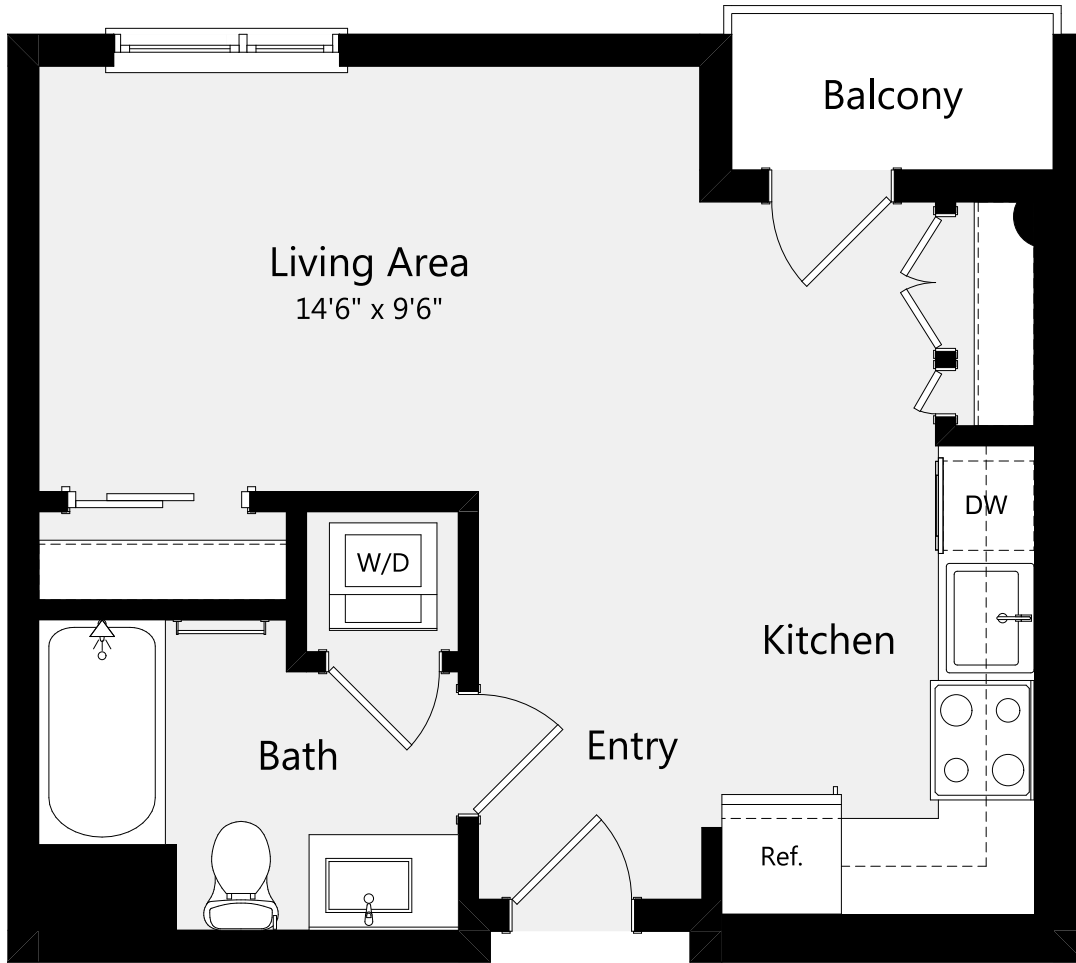

Studio G

STUDIO / 1 BATH

425

SQ. FT.

MISORA

355 Santana Row, Ste. 1030 | San Jose, CA 95128

www.misoraluxuryapts.com

Floor plans are artist's rendering. All dimensions are approximate. Actual product and specifications may vary in dimension or detail. Not all features are available in every apartment home. Prices and availability are subject to change. Rent is based on monthly frequency. Additional fees may apply, such as but not limited to package delivery, trash, water, amenities, etc. Please see a representative for details.